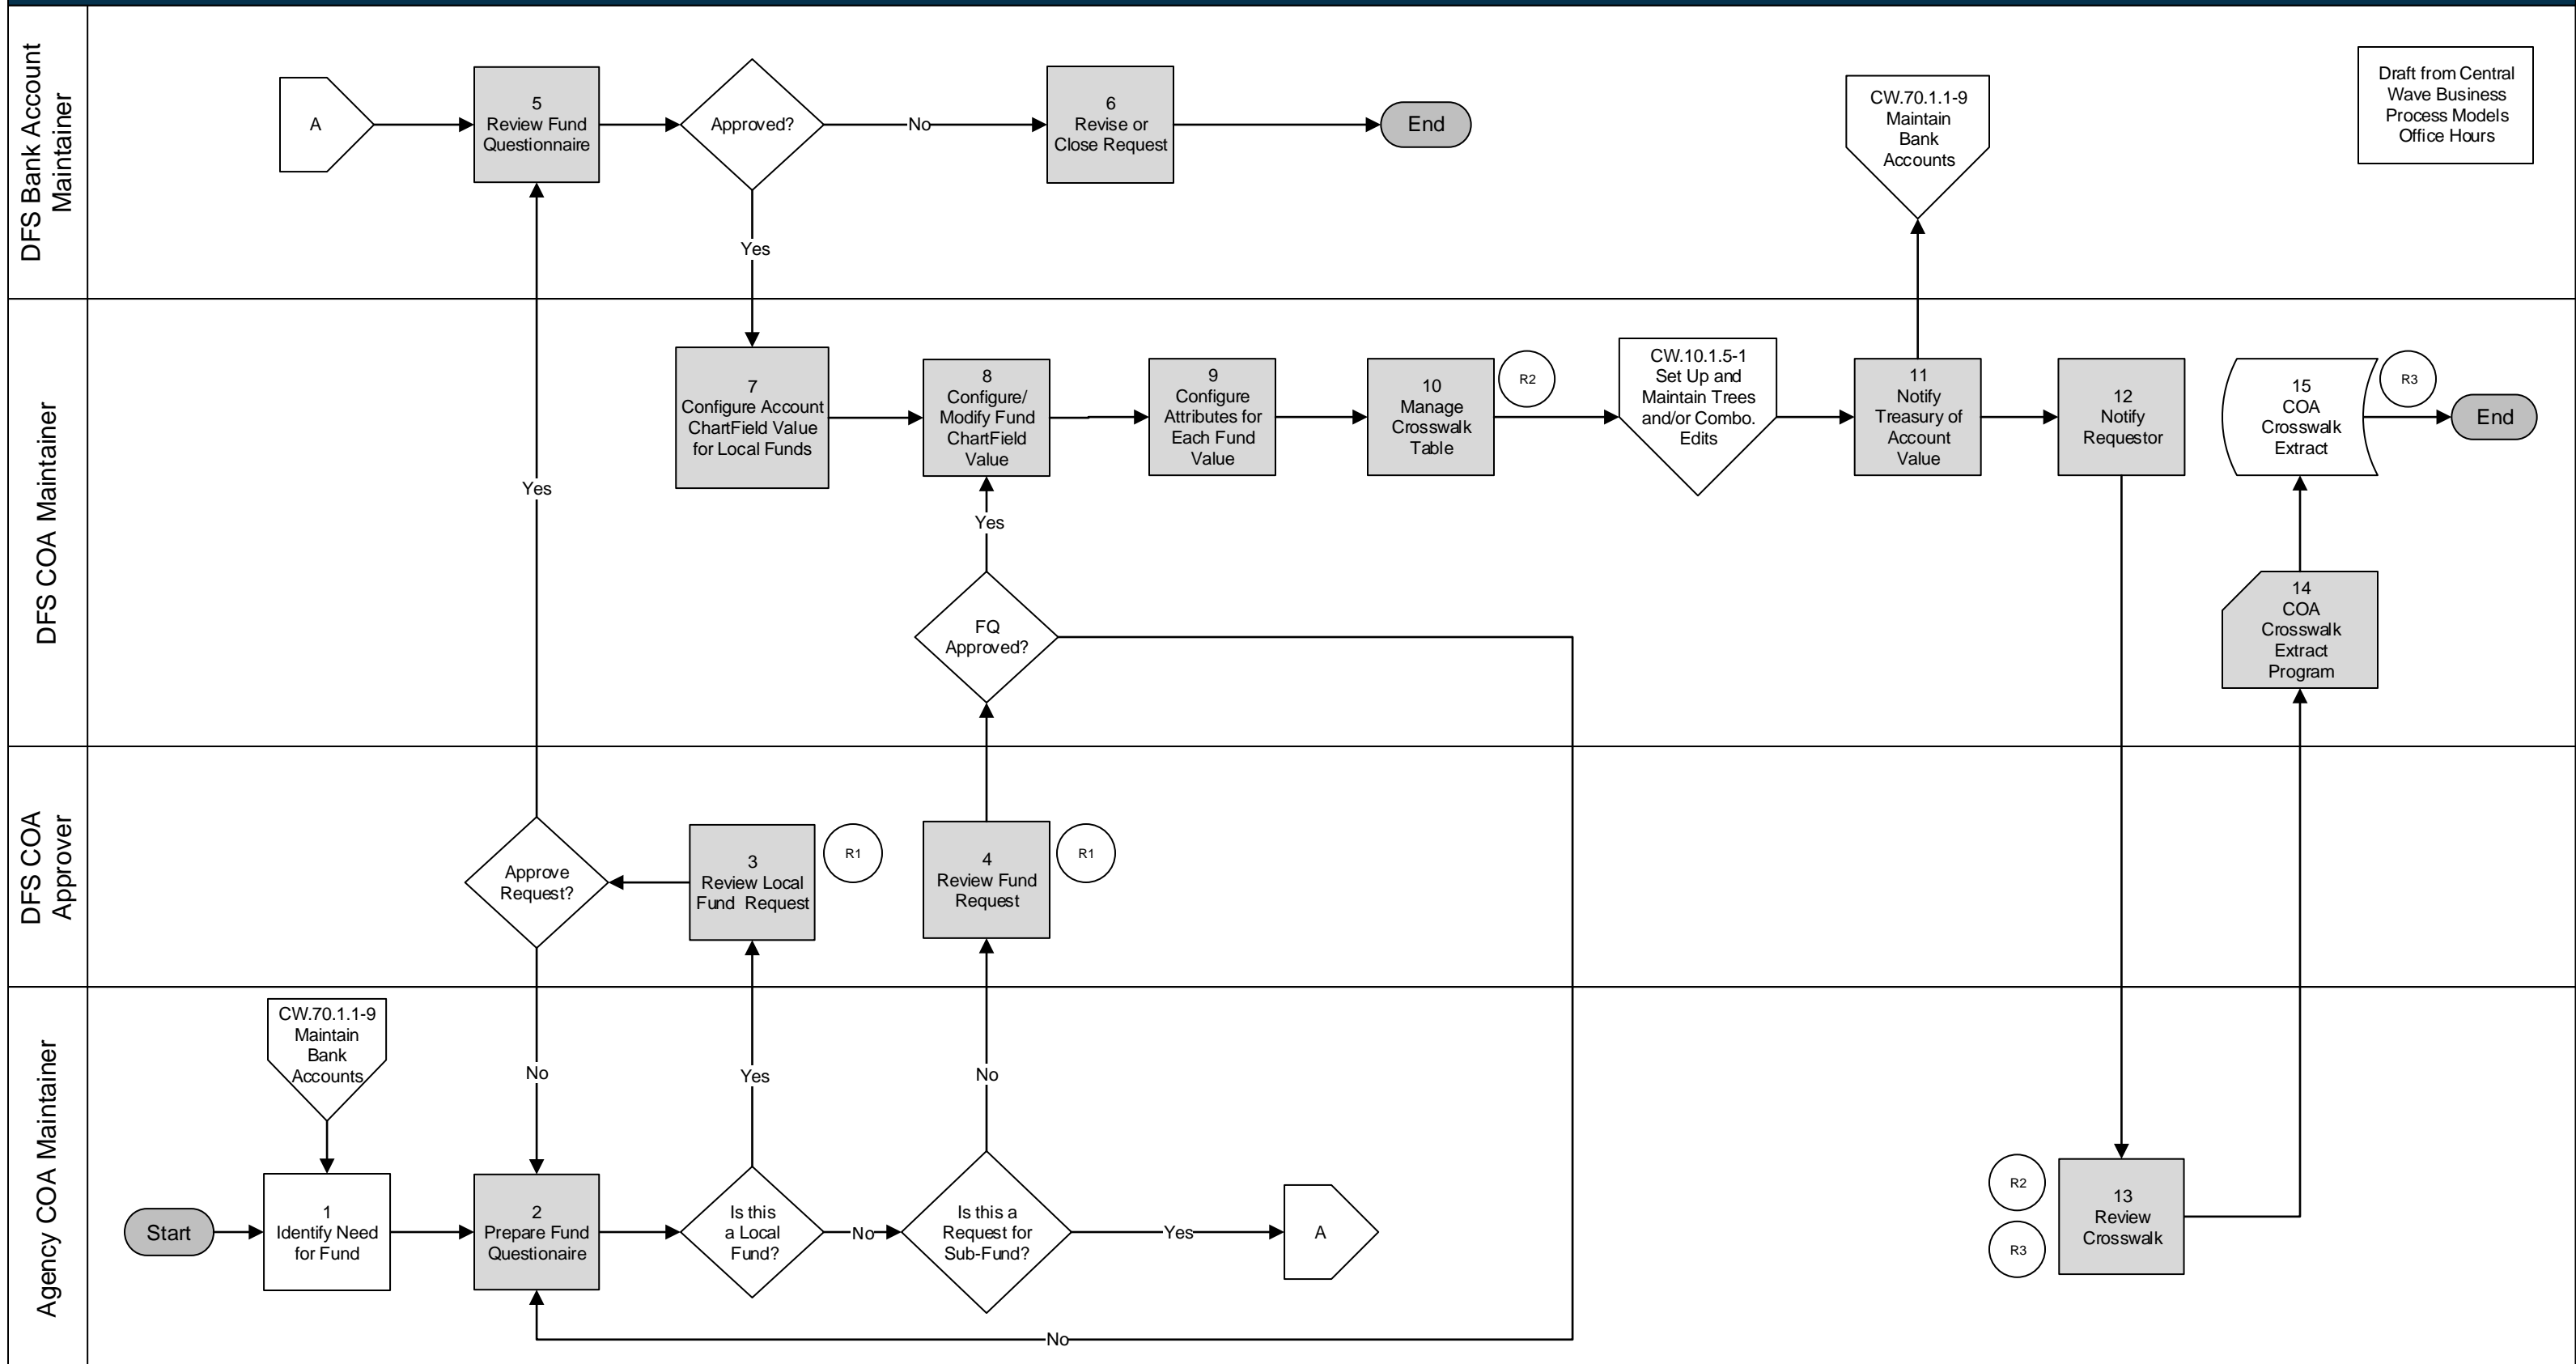

Draft from Central Wave Business Process Models Office Hours

Draft from Central
 Wave Business
 Process Models
 Office Hours

DFS COA Maintainer