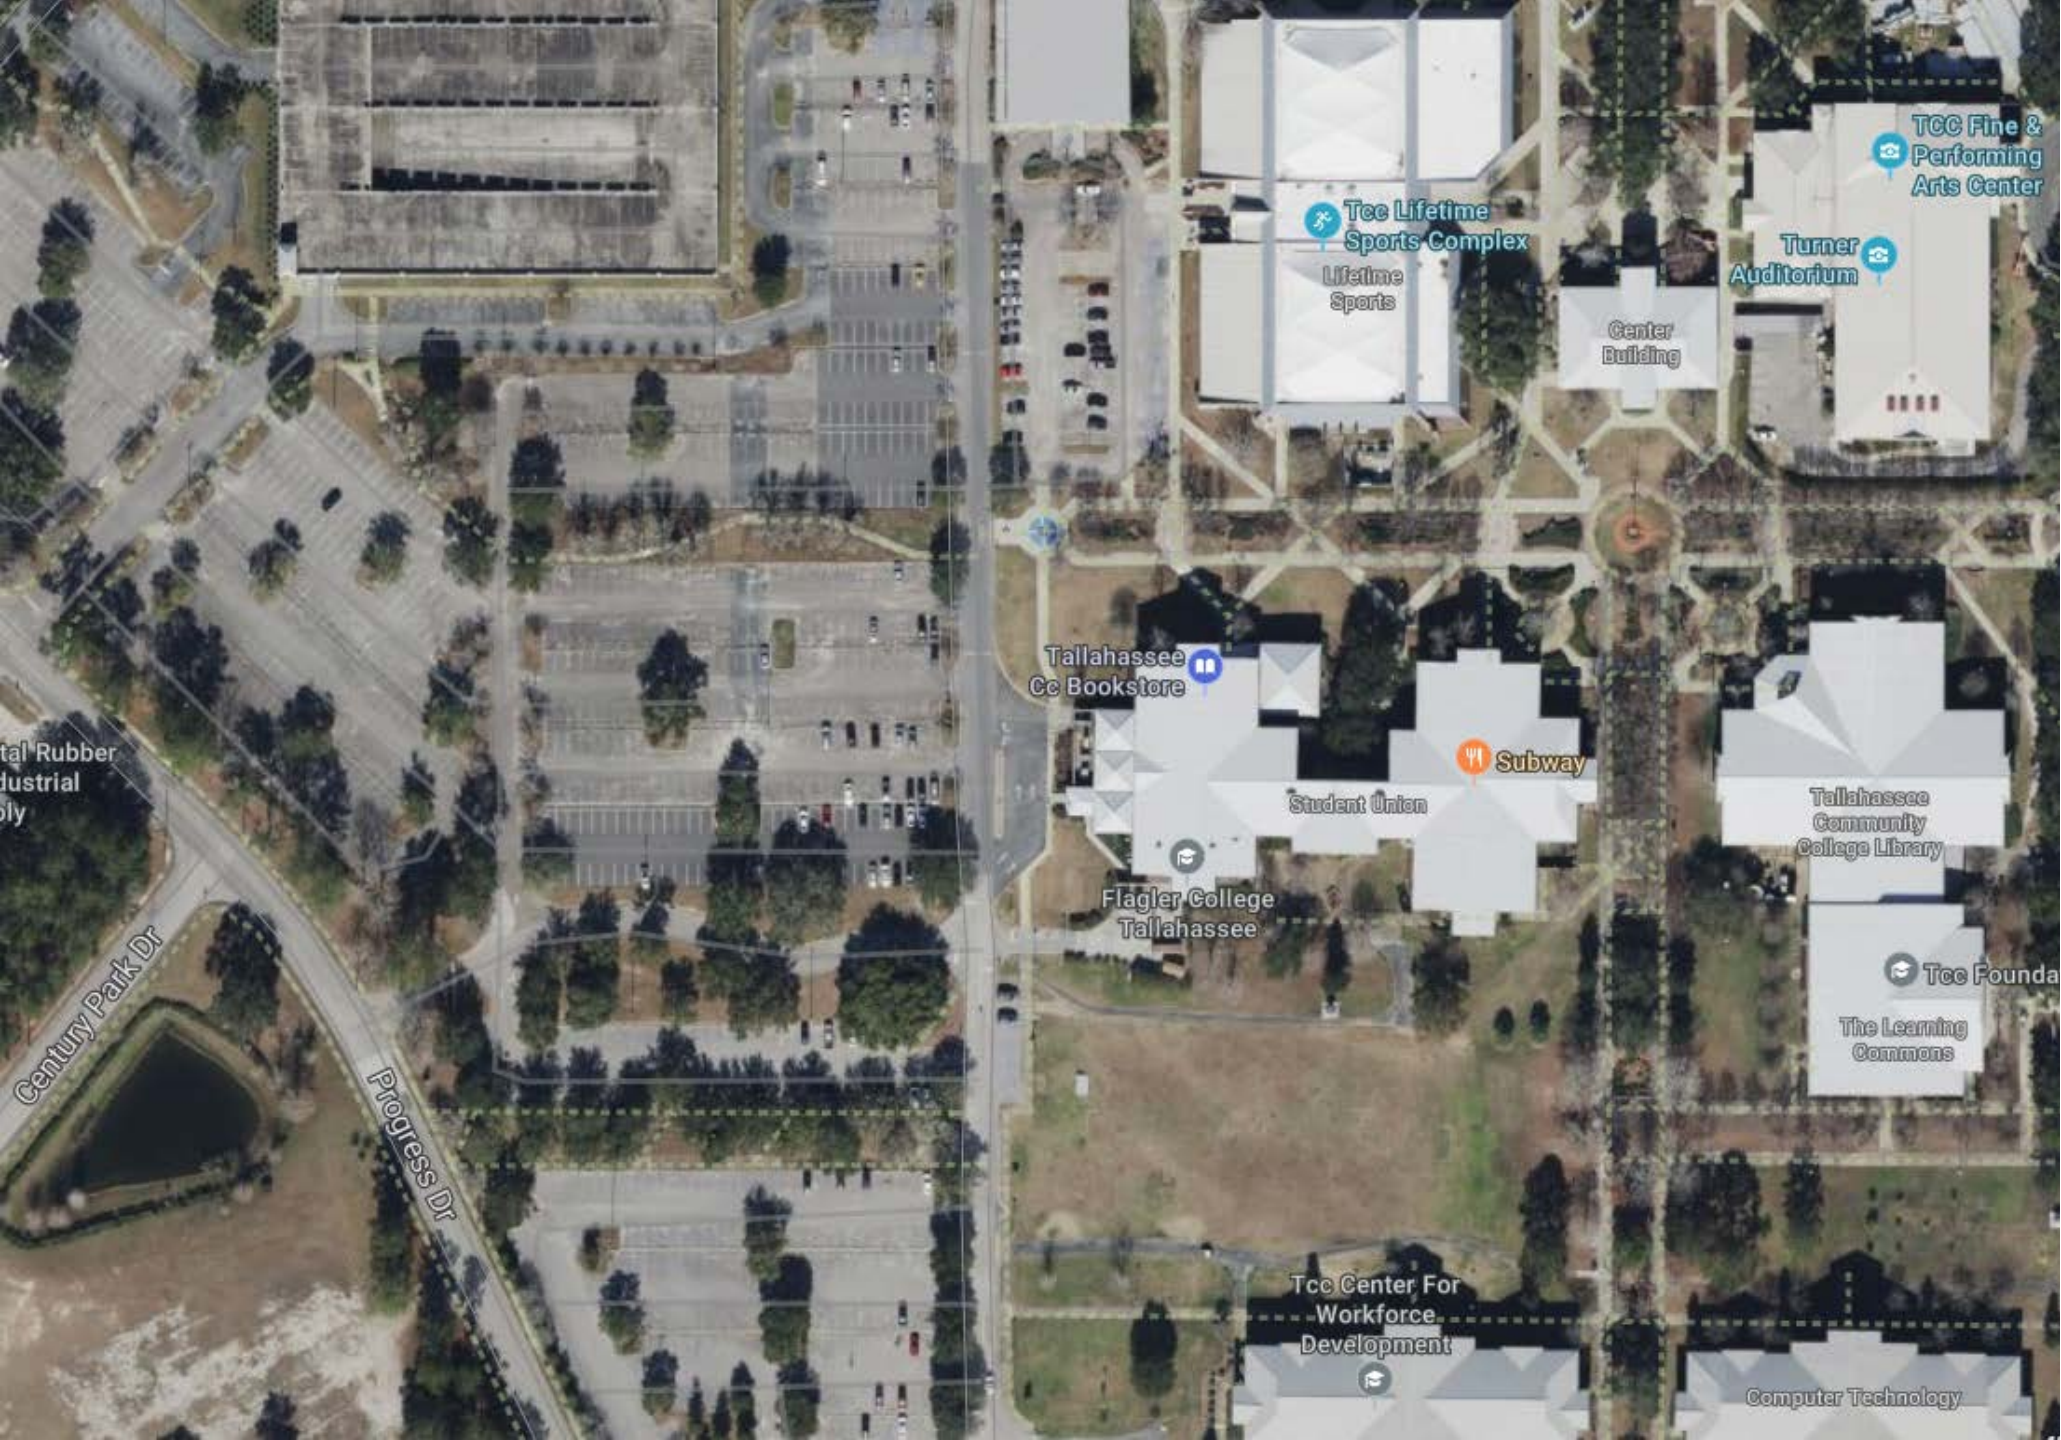

444 Appleyard Drive, 32304

- Enter the TCC campus off Progress Drive (back of TCC)
- The back parking lots face the Student Union (as seen in green)
- Enter the Student Union (as seen in purple)
- Walk through the Student Union and the conference room will be at the back and on your left, titled SU Ballroom
- Look for Florida PALM signs and familiar faces
- Food options in the SU:
  - Subway
  - Bianca Pizza
  - Vato Tacos
  - Vending Machines
  - Voltage Coffee (adjacent building Sports Complex building)

Ariel view of the Student Union and parking lots

TCC Fine & Performing Arts Center

Turner Auditorium

Tcc Lifetime Sports Complex  
Lifetime Sports

Center Building

Tallahassee Cc Bookstore

Subway

Student Union

Progress Dr