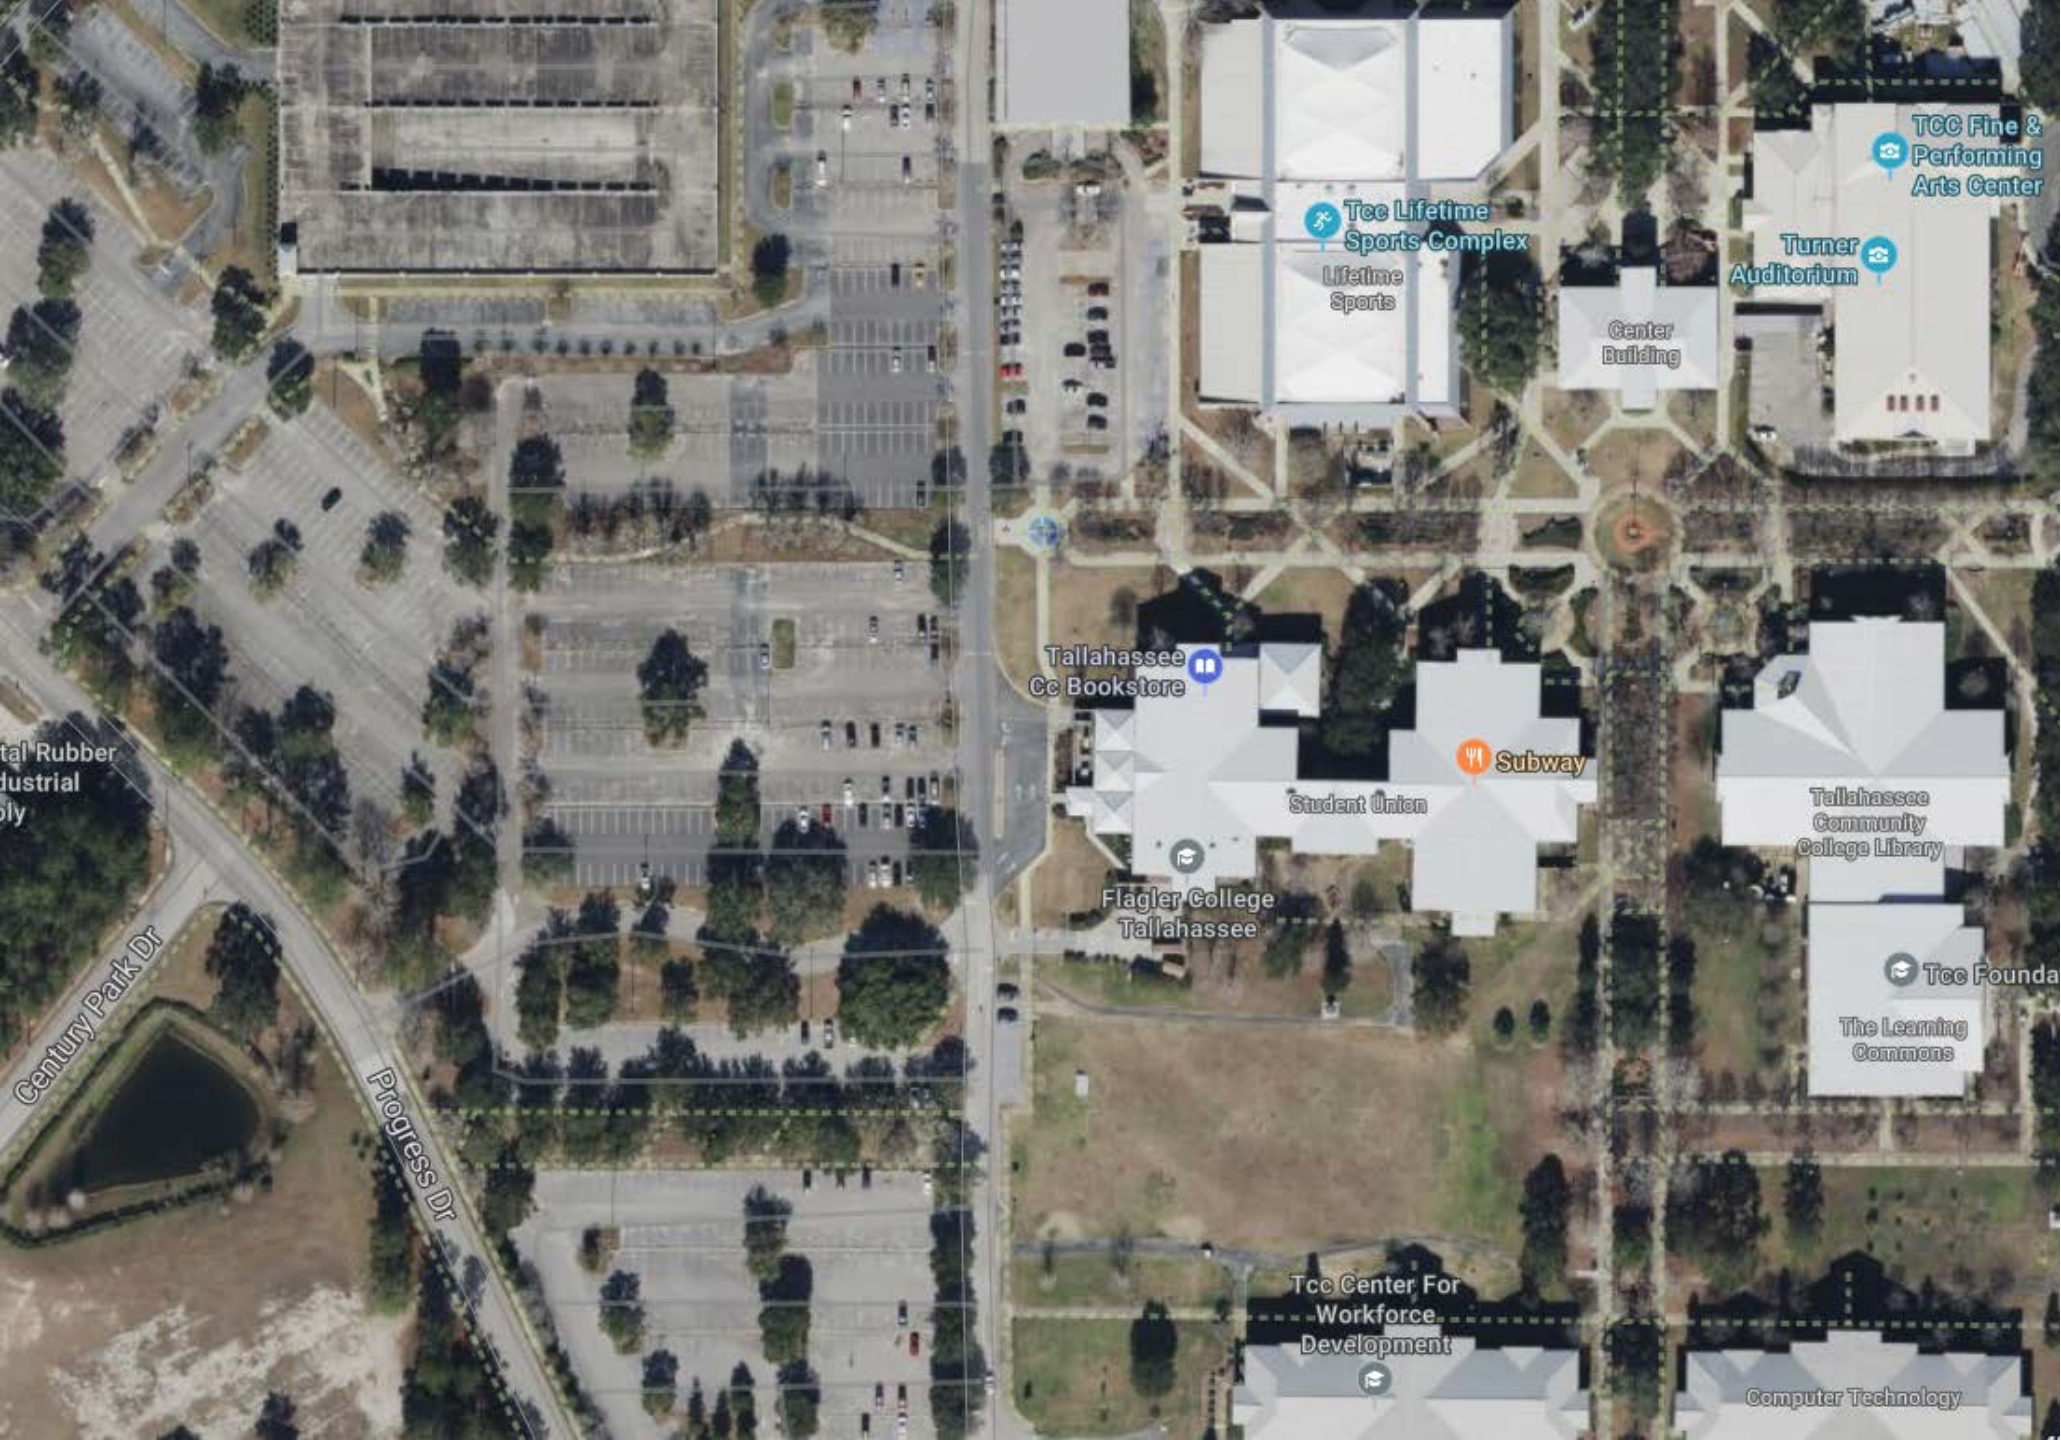

444 Appleyard Drive, 32304

- Enter the TSC campus off Progress Drive (back of TCC)
- The back parking lots face the Student Union (as seen in green)
- Enter the Student Union (as seen in purple)
- Walk through the Student Union and the conference room will be at the back and on your left, titled SU Ballroom
- Look for Florida PALM signs and familiar faces
- Food options in the SU:
  - Subway
  - Italian
  - Vending Machines
  - Voltage Coffee (adjacent building Sports Complex building)

Ariel view of the Student Union and parking lots

TCC Fine & Performing Arts Center

Turner Auditorium

Tcc Lifetime Sports Complex  
Lifetime Sports

Center Building

Tallahassee Cc Bookstore

Subway

Student Union

Progress Dr