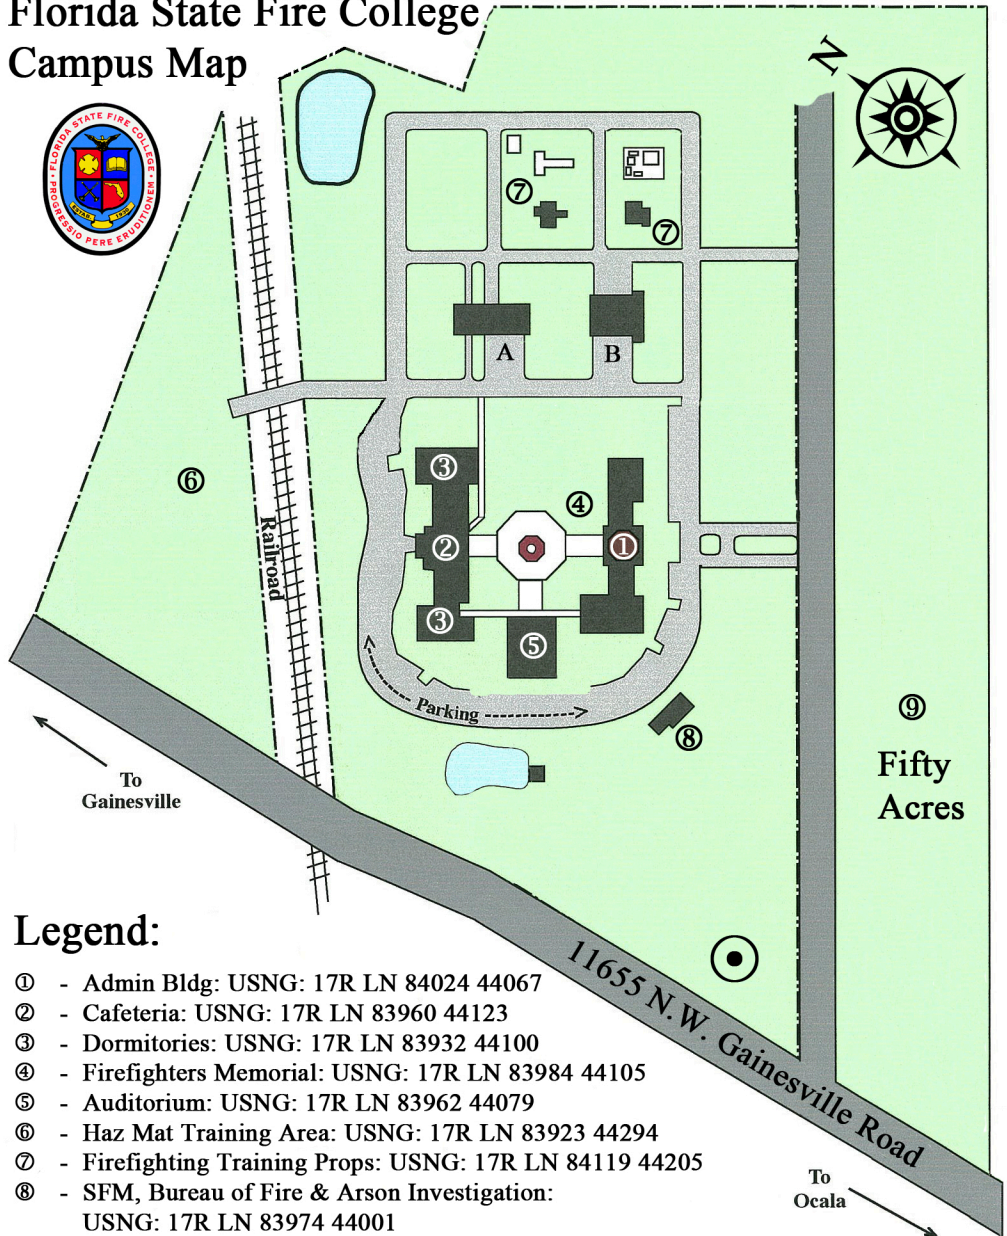

Florida State Fire College Campus Map

Legend:

- ① - Admin Bldg: USNG: 17R LN 84024 44067
- ② - Cafeteria: USNG: 17R LN 83960 44123
- ③ - Dormitories: USNG: 17R LN 83932 44100
- ④ - Firefighters Memorial: USNG: 17R LN 83984 44105
- ⑤ - Auditorium: USNG: 17R LN 83962 44079
- ⑥ - Haz Mat Training Area: USNG: 17R LN 83923 44294
- ⑦ - Firefighting Training Props: USNG: 17R LN 84119 44205
- ⑧ - SFM, Bureau of Fire & Arson Investigation:
USNG: 17R LN 83974 44001
- ⑨ - 50 Acres for Future Expansion: USNG: 17R LN 84191 44131
- A - Maintenance Building
- B - Fire Station / Apparatus Bays